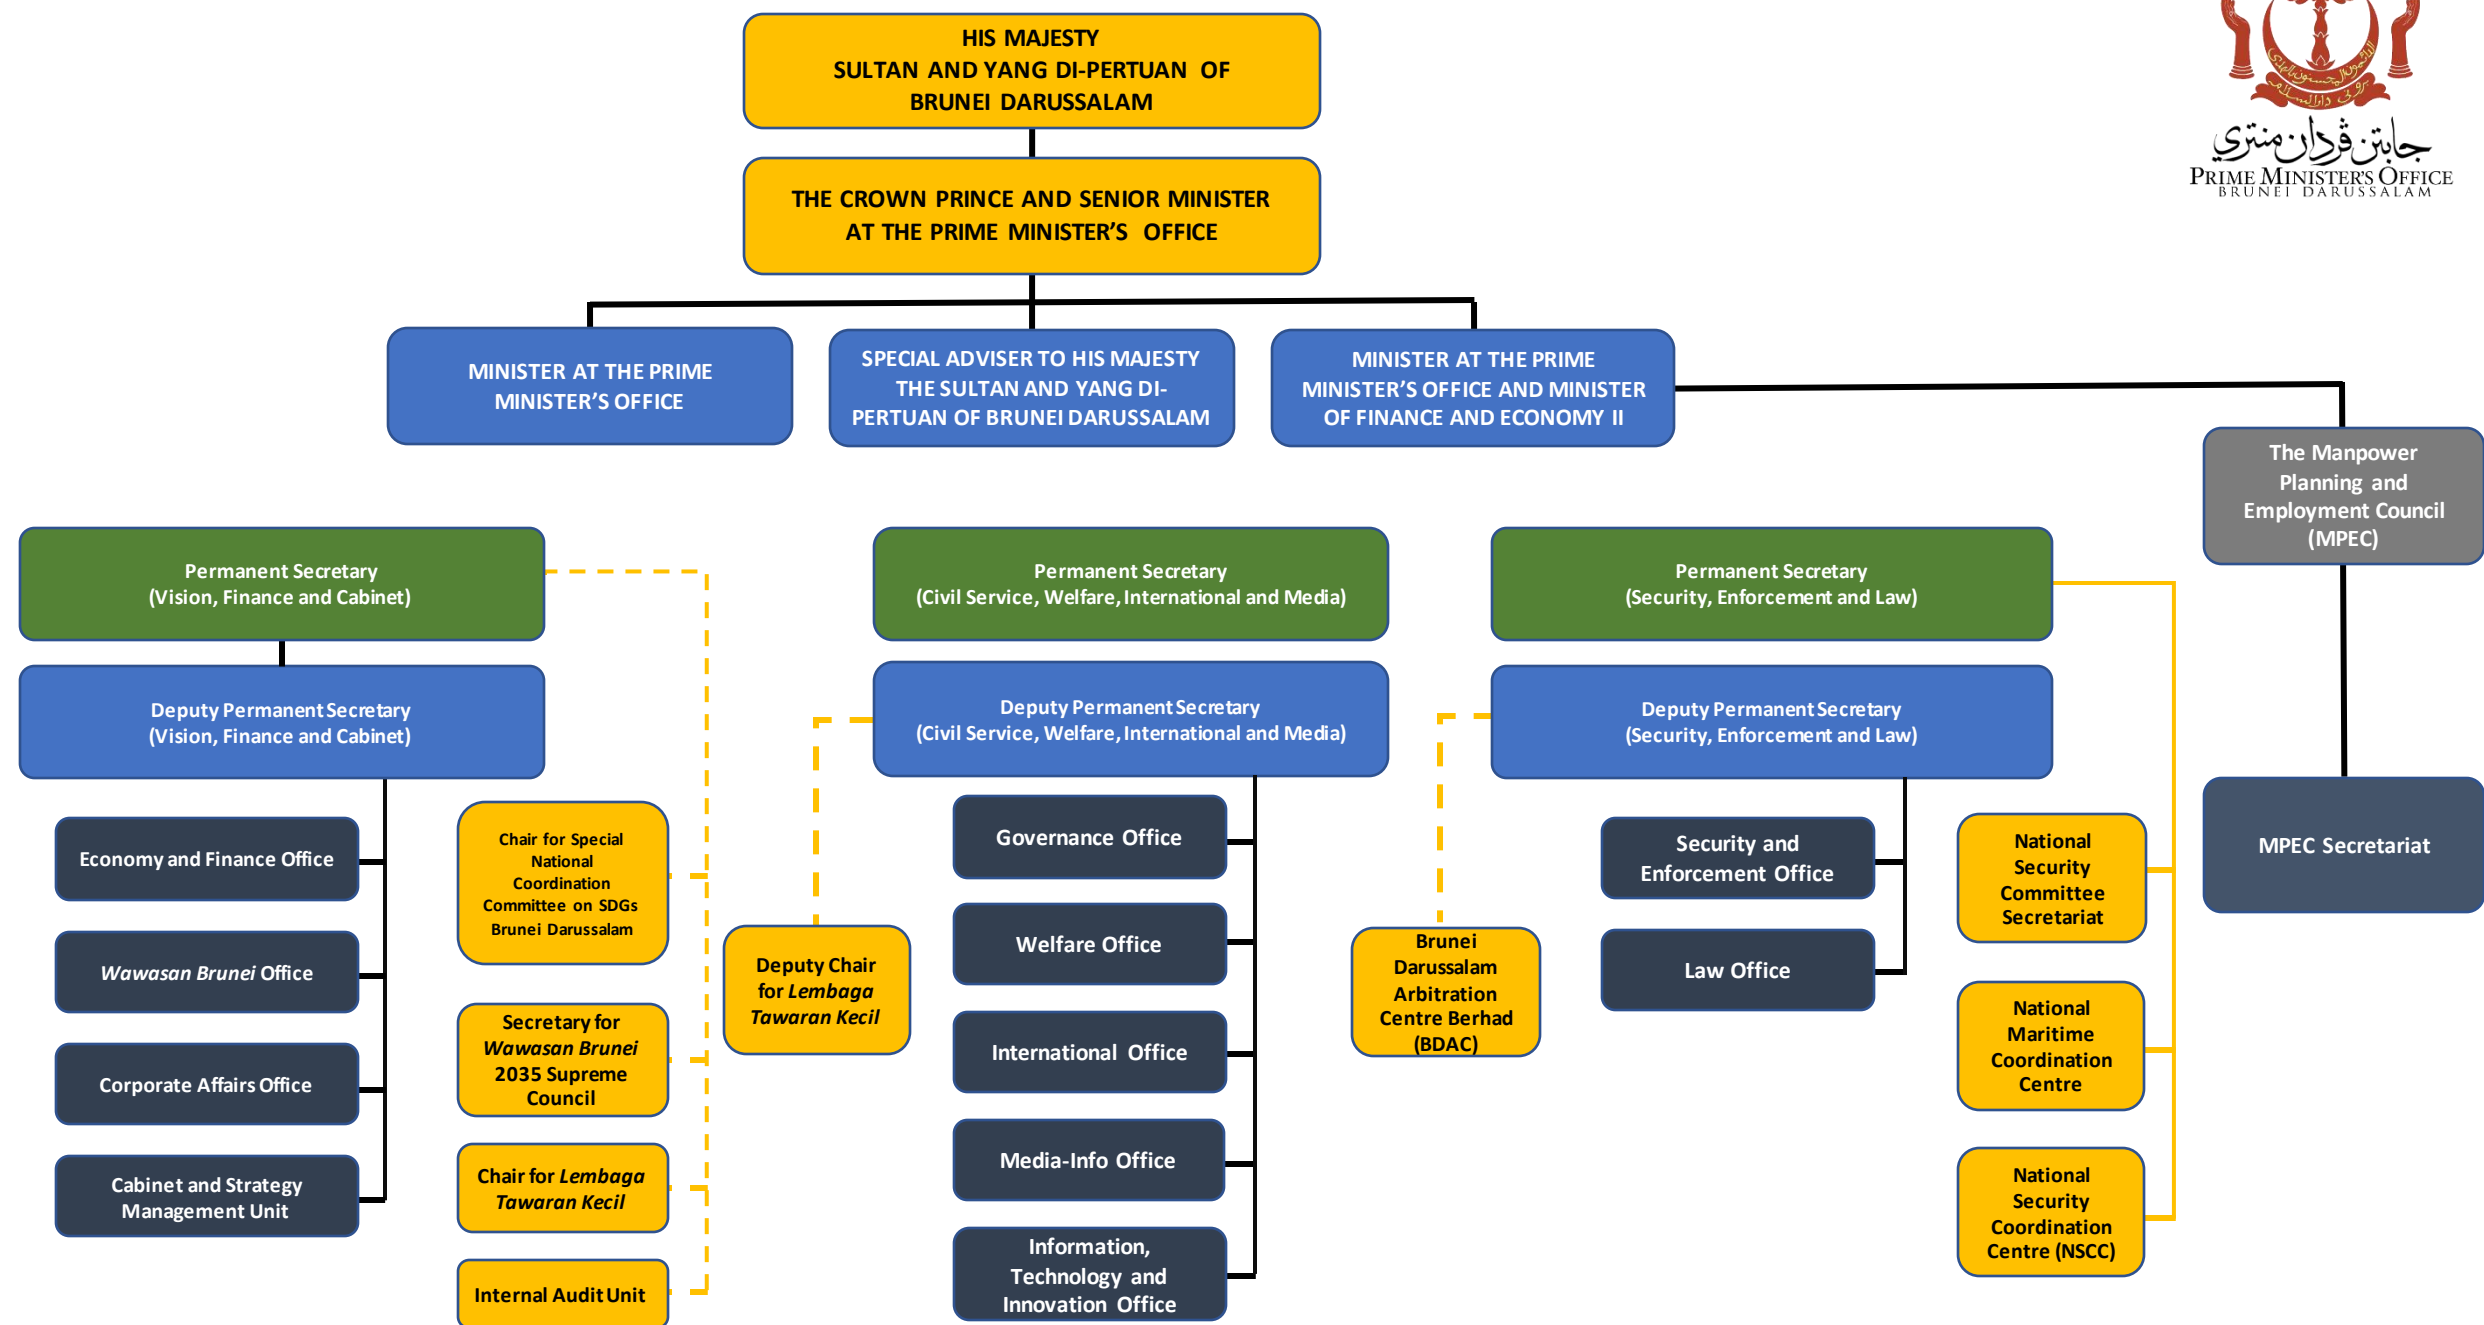

ORGANISATIONAL STRUCTURE